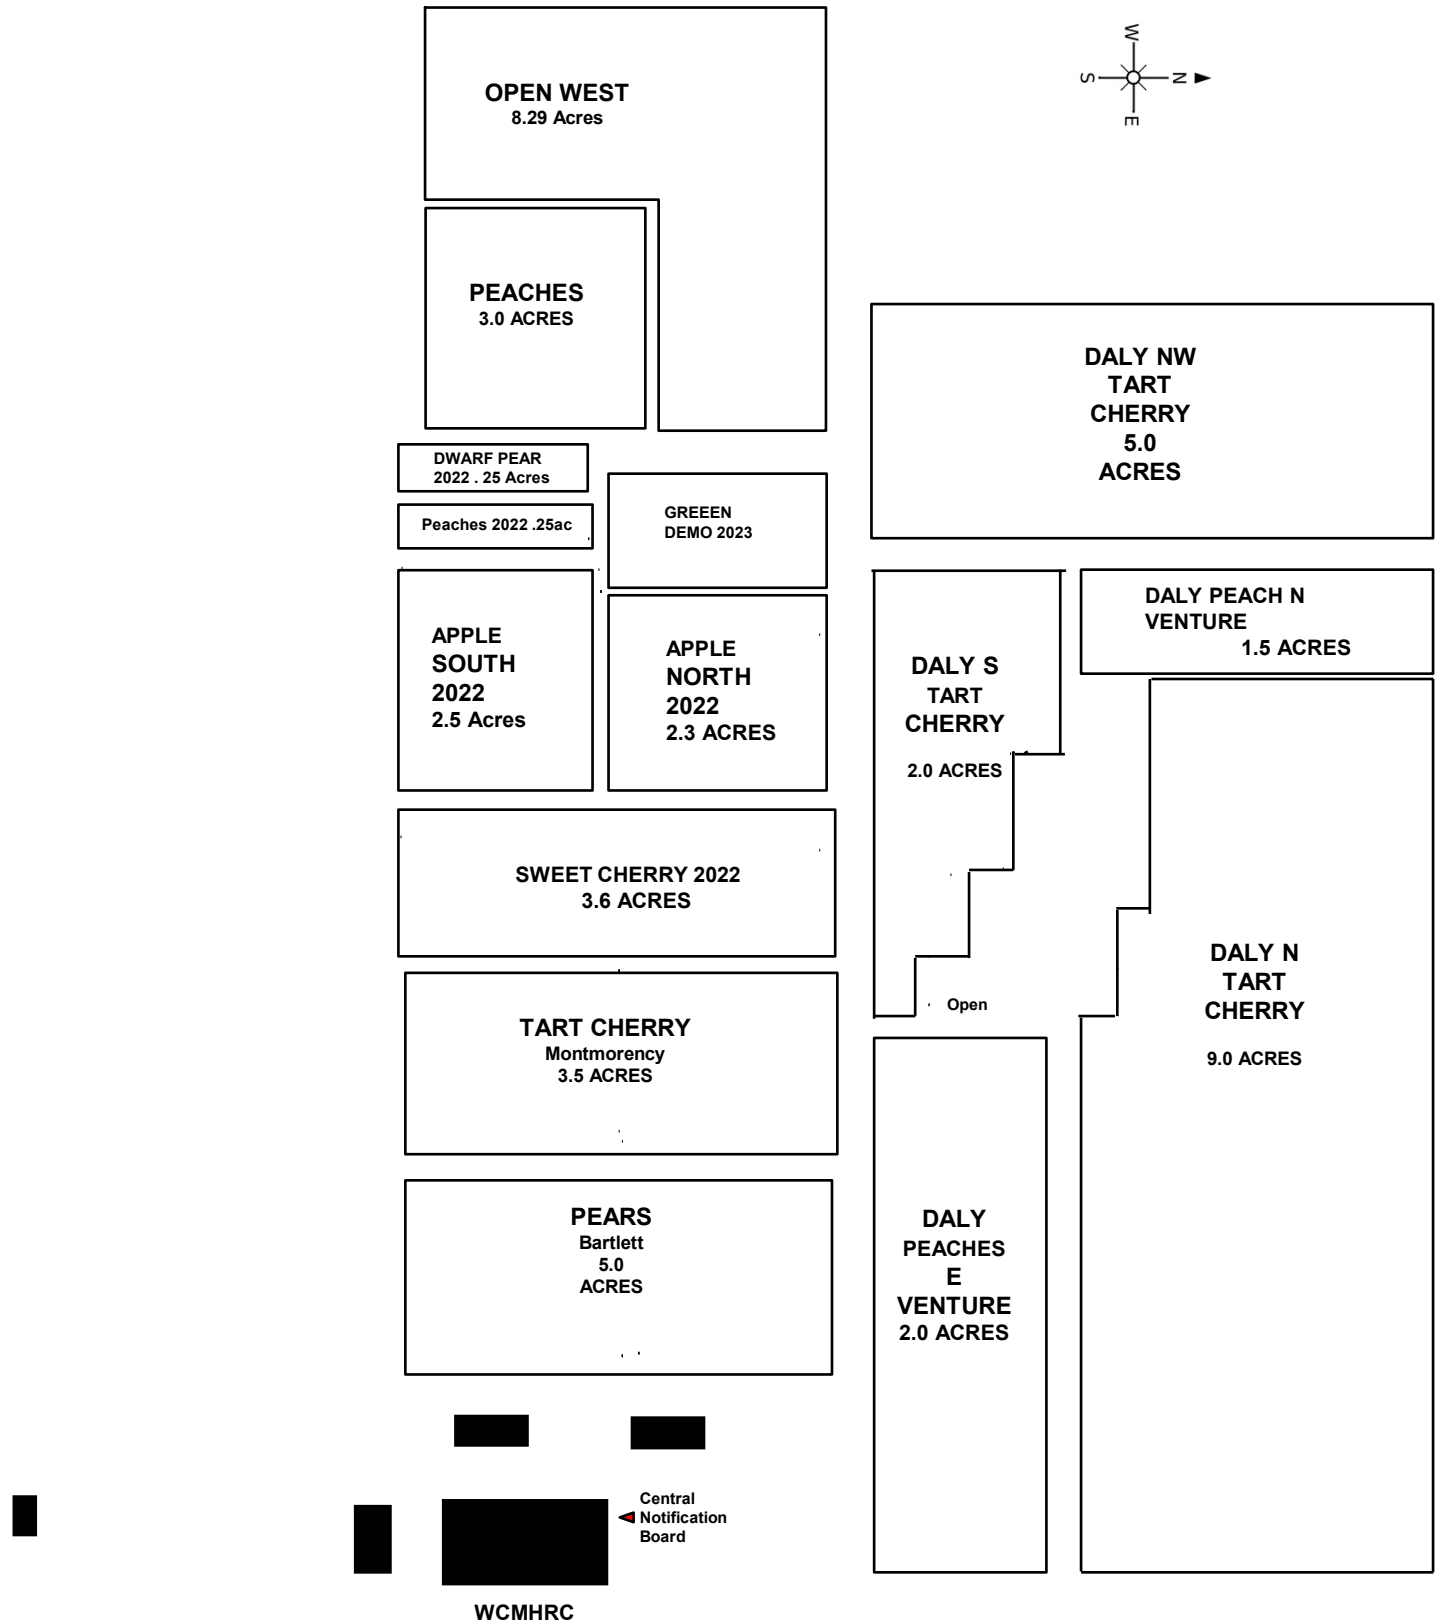

Open

**DALY PEACH N
VENTURE**
1.5 ACRES

**DALY N
TART
CHERRY**
9.0 ACRES

**DALY
PEACHES
E
VENTURE**
2.0 ACRES

Central
Notification
Board

WCMHRC

Central Notification Board

West Central MI Horticulture Research Center Michigan State University